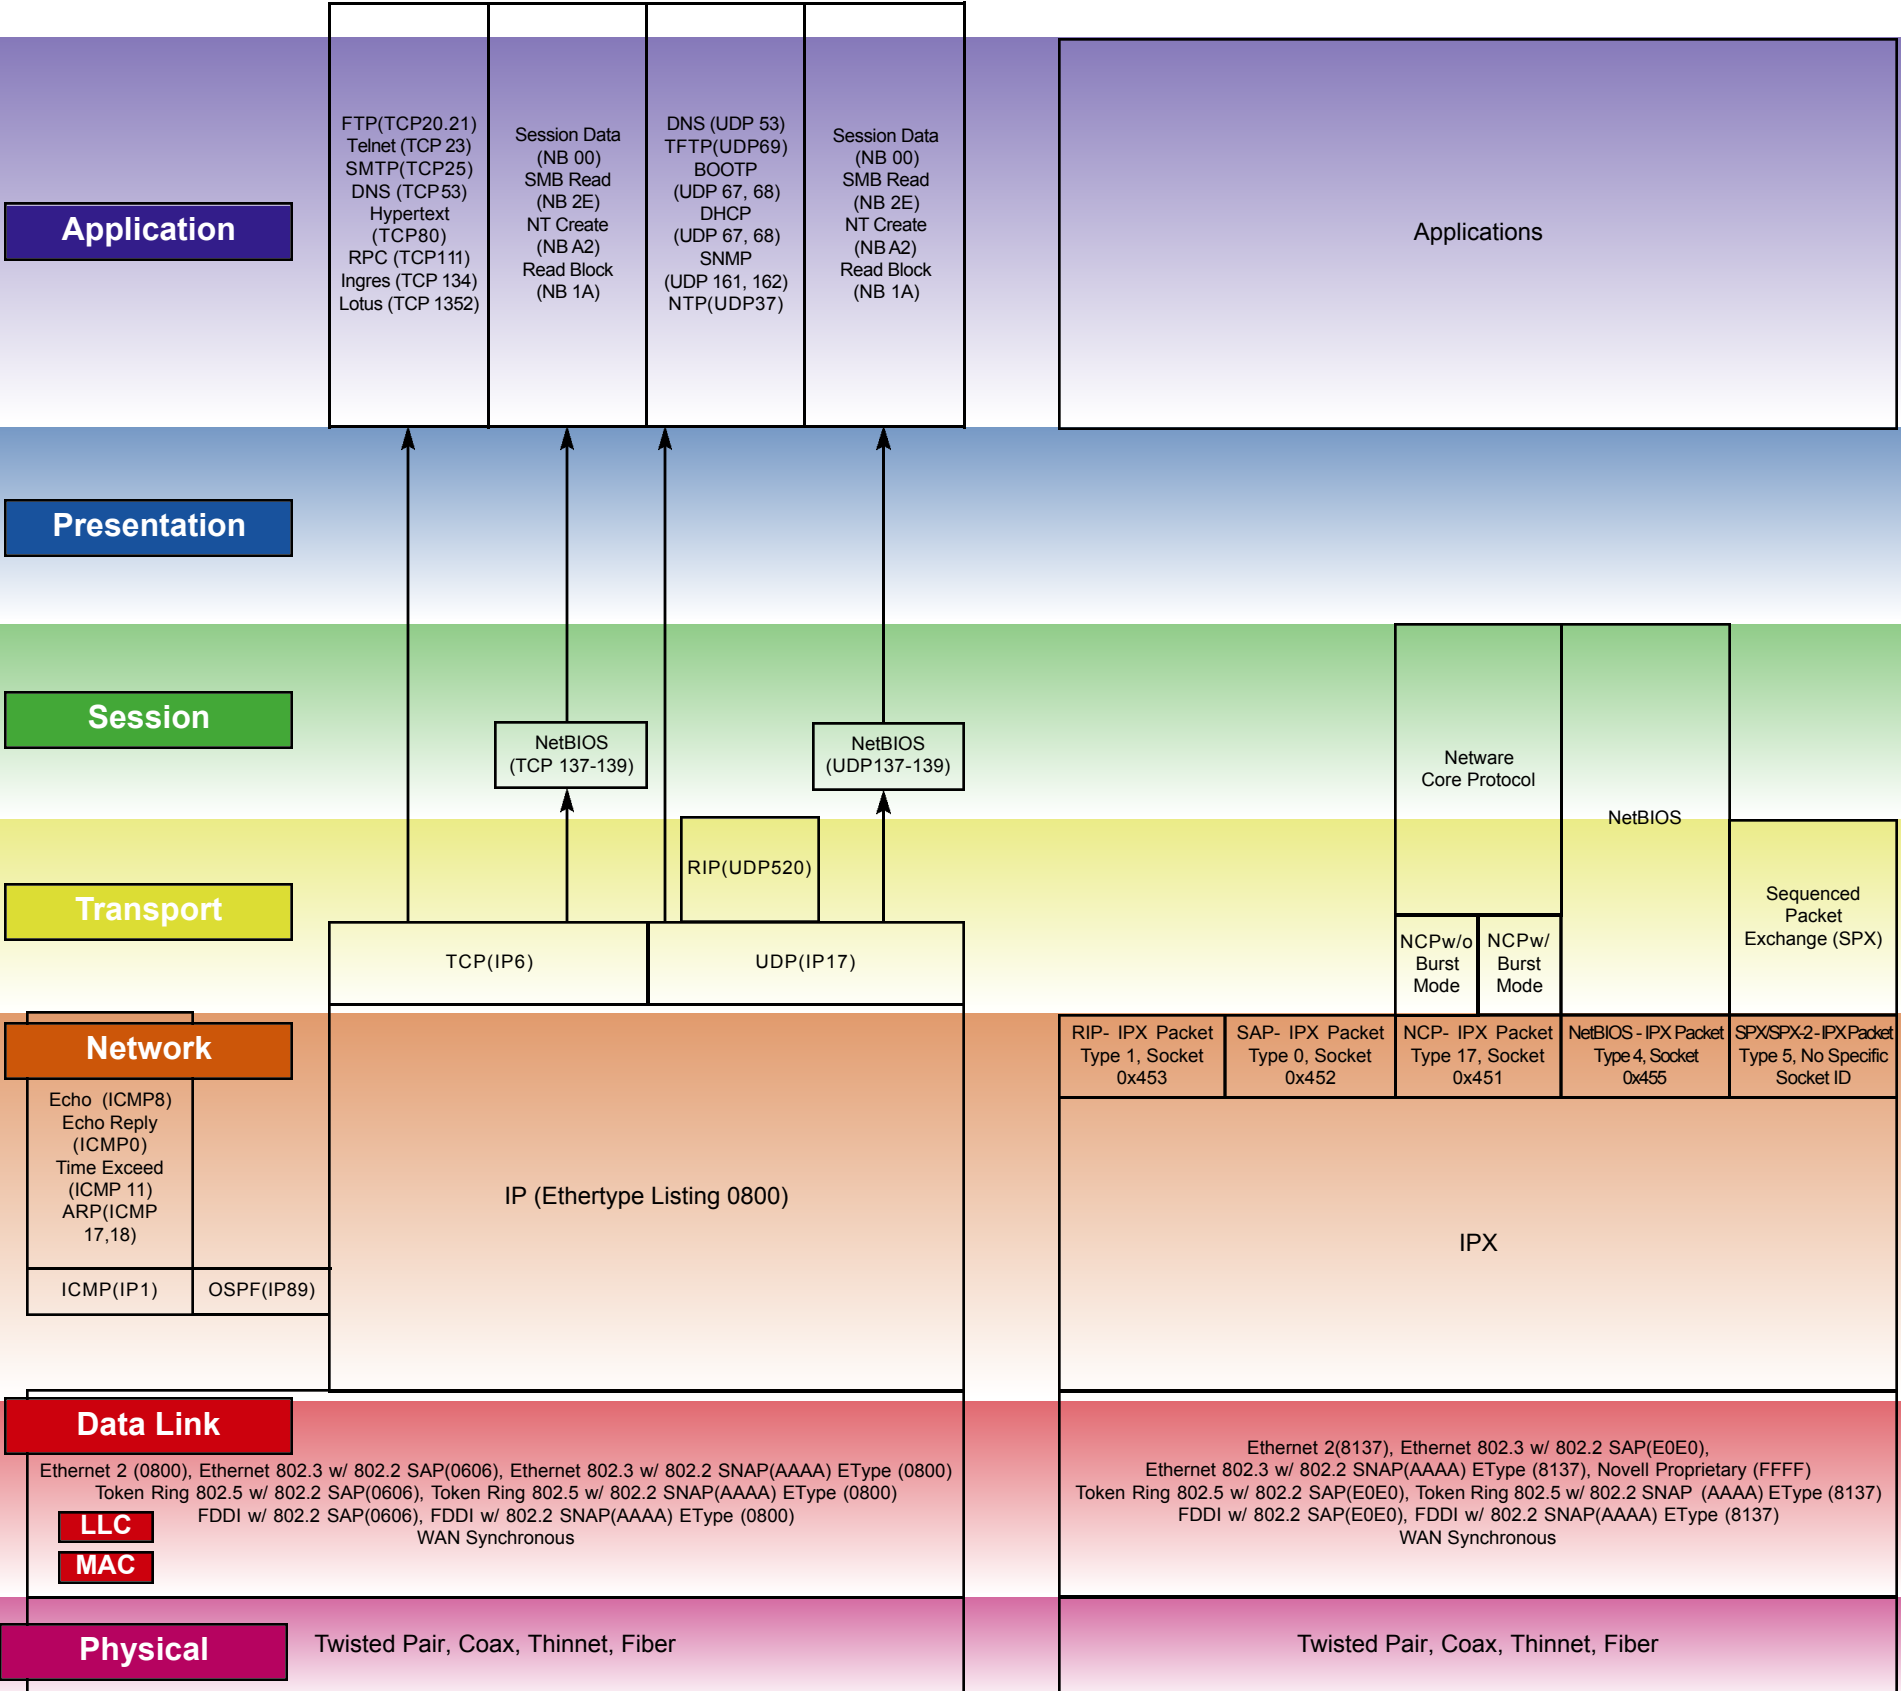

## IP PACKET STRUCTURE

## IPX PACKET STRUCTURE

## Description

## OSI Model

7. Application Layer	application services			Application Layer allows applications to use the network. Handles network access, flow control and error recovery.
6. Presentation Layer	data translation			Presentation Layer translates data into a form usable by the application layer. The redirector operates here. Responsible for protocol conversion, translating and encrypting data, and managing data compression.
5. Session Layer	dialog control			Session Layer allows applications on connecting systems to establish a session. Provides synchronization between communicating computers.
4. Transport Layer	end to end connection	segment		Transport Layer is responsible for packet handling. Ensures error-free delivery. Repackages messages, divides messages into smaller packets, and handles error handling.
3. Network Layer	routing	packet	router	Network Layer translates system names into addresses. Responsible for addressing, determining routes for sending, managing network traffic problems, packet switching, routing, data congestion, and reassembling data.
2. Data Link Layer	framing	frame	bridge or switch	Data Link Layer sends data from network layer to physical layer. Manages physical layer communications between connecting systems. LLC - (802.2) Manages link control and defines SAP's (Service Access Points). MAC - (802.3, 802.4, 802.5, 802.12) Communicates with adapter card.
1. Physical Layer	physical topology	bits	repeater or hub	Physical Layer transmits data over a physical medium. Defines cables, cards, and physical aspects.